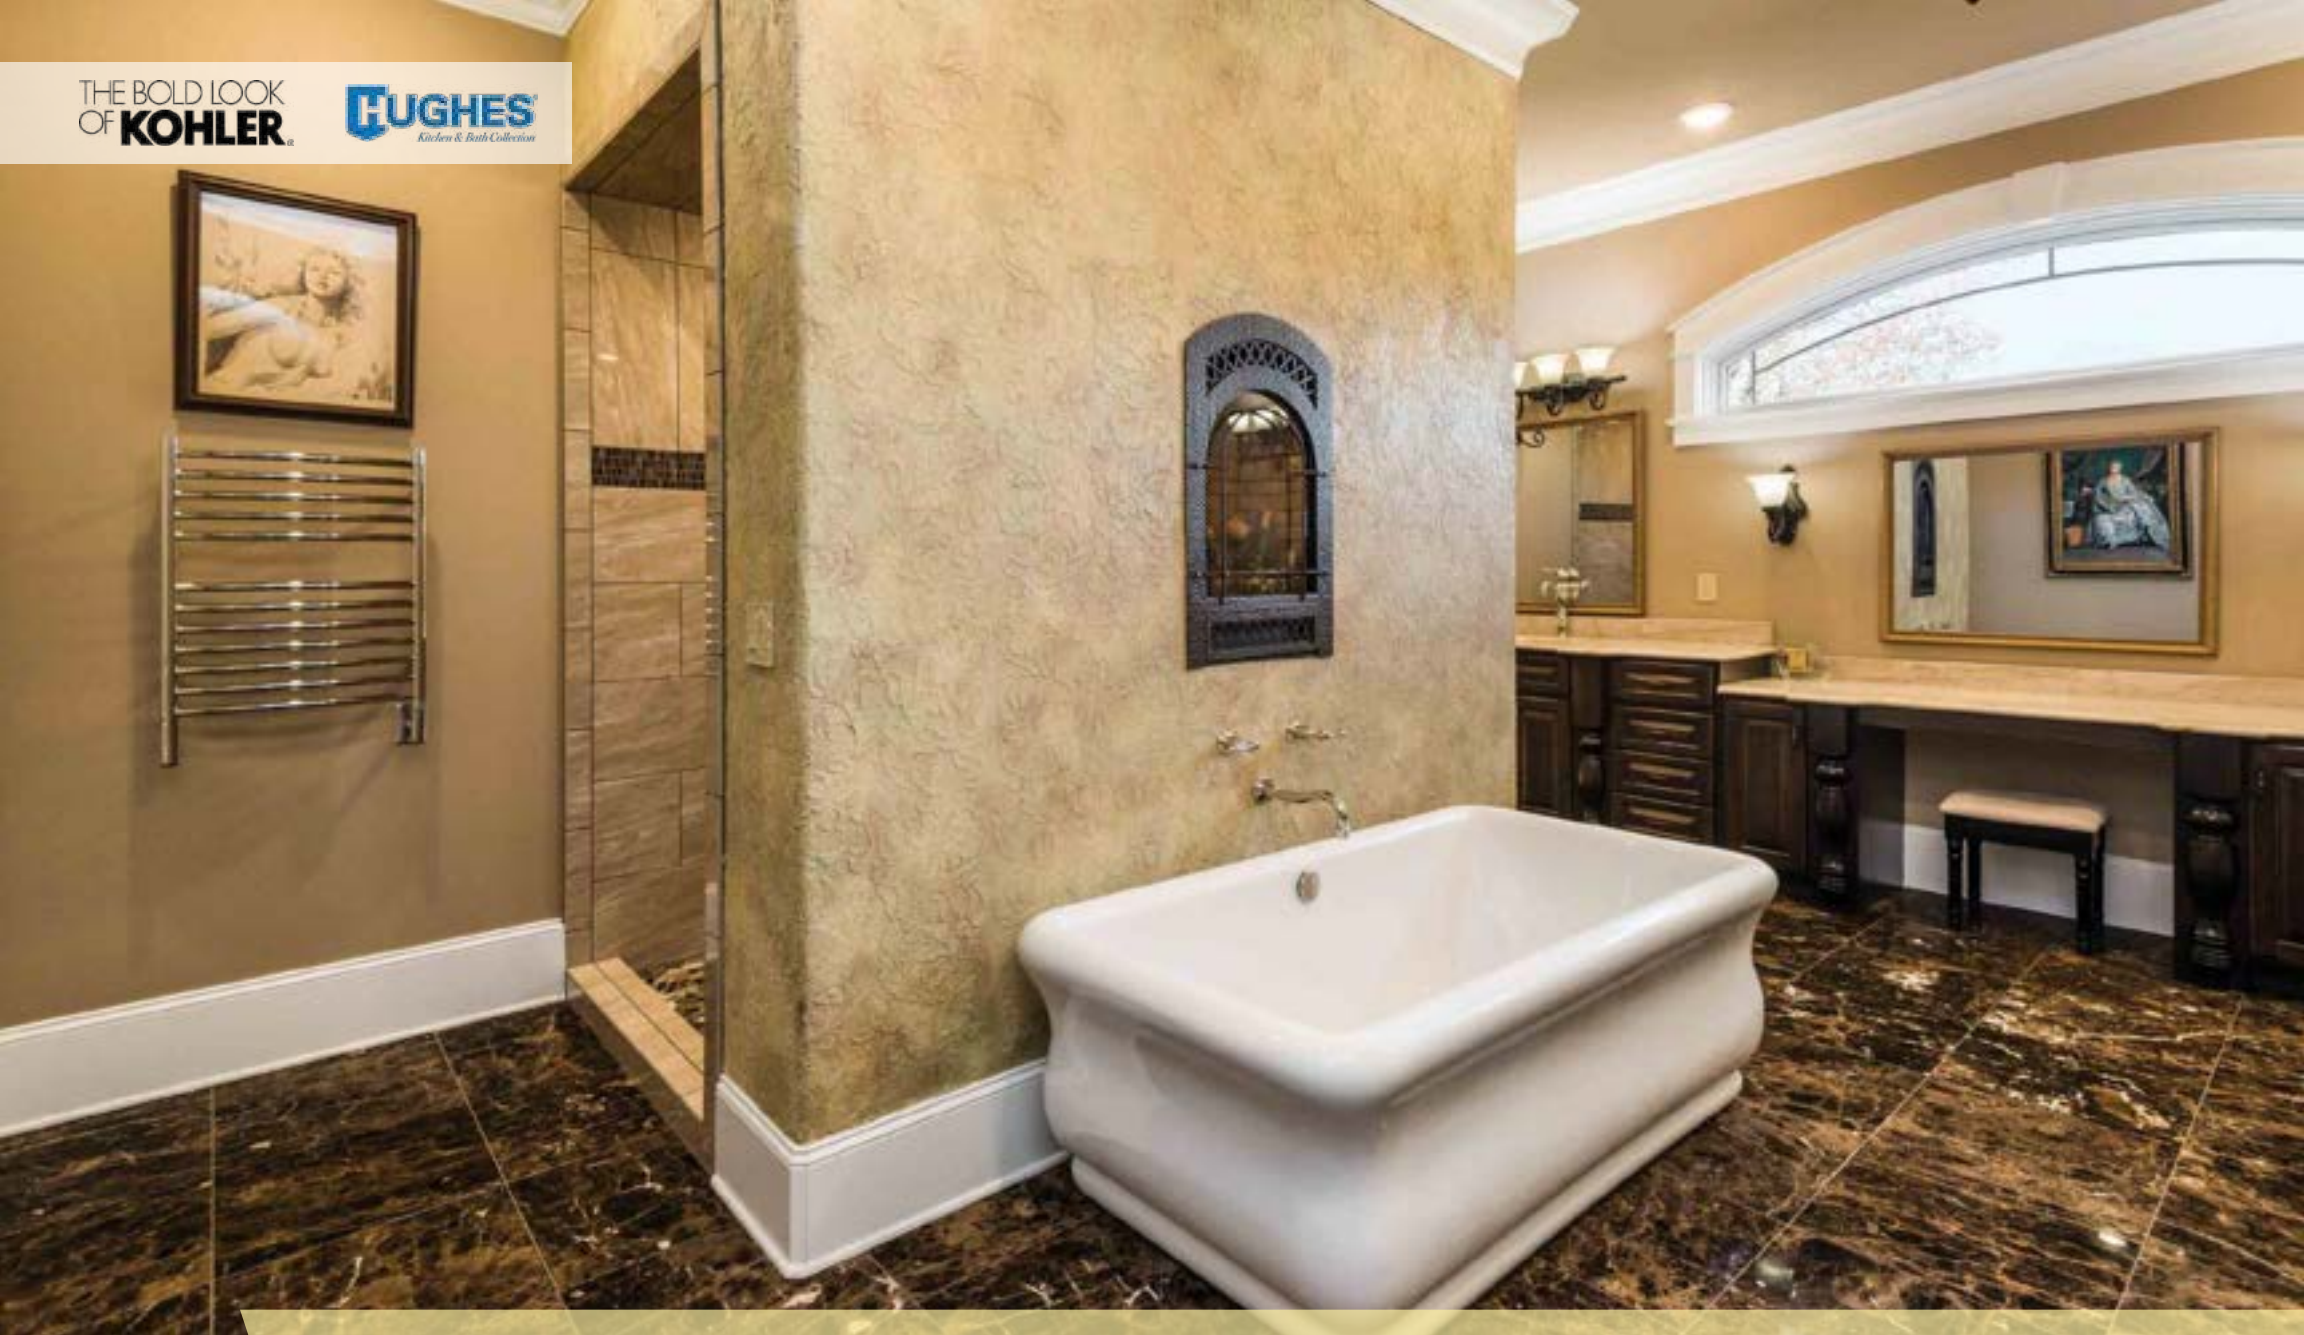

**BANDY'S LANDSCAPE MANAGEMENT**

105 Victoria Drive  
Statesville, NC 28625  
704-902-1415

THE BOLD LOOK  
OF **KOHLER**®

**HUGHES**  
Kitchens & Bath Collection

Hughes Kitchen and Bath Collection is a luxury plumbing showroom with a vast selection of products, including Kohler fixtures and accessories for any project. As Charlotte's most interactive premier Kohler and Kallista kitchen and bath showroom, we provide the new construction and remodeling customer unsurpassed knowledge, service, value and selection to make their kitchen and bath dreams a reality.